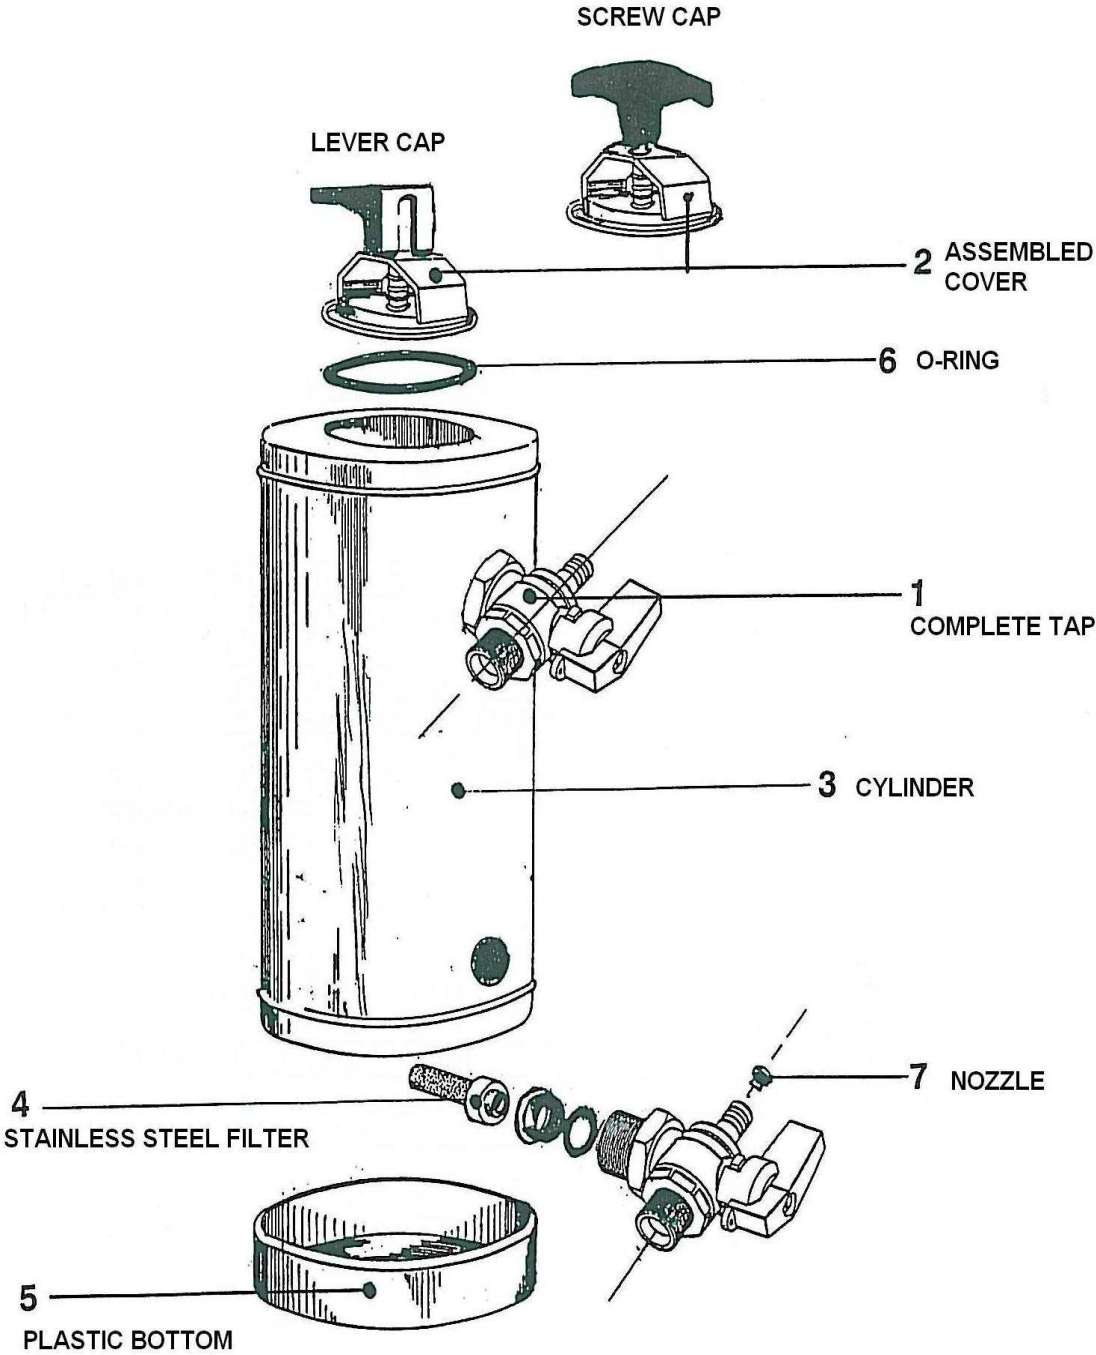

WATER SOFTENER: AM6L – AM8L – AM12L – AM16L – AM20L
EXPLODED DRAWING

Gemme Italian Producers srl
Via del Lavoro, 45/47
25045 CASTEGNATO (BS)
ITALY

LELIT

Gemme Italian Producers srl
Via del Lavoro, 45/47
25045 CASTEGNATO (BS)
ITALY